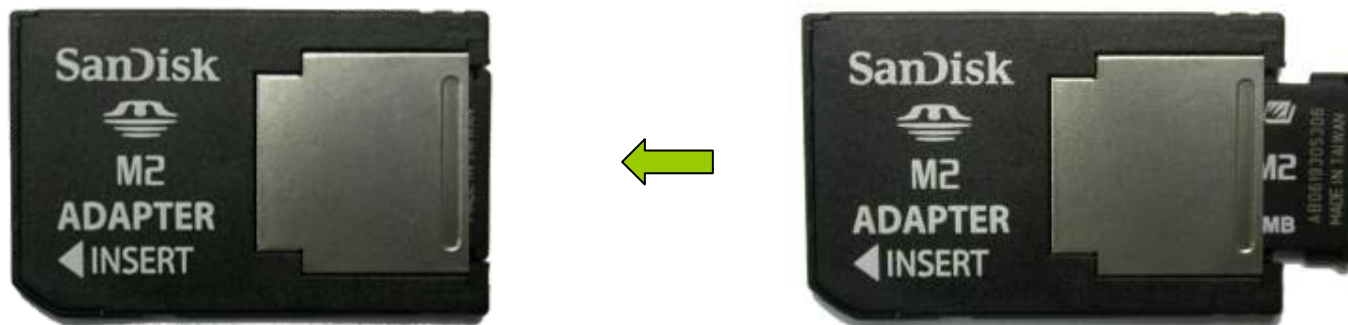

M2 to Pro DUO ADAPTER

Description

- * Supports the interface of M2 +MS PRO DUO (MS-PRO ver 1.4)
- * Compatible with all PC Card Services and Socket Services
- * Supports PSP, Sony Ericsson mobile, Sony DSC, Sony NB
 - No driver required for Windows 2000/XP;SME; Vista
- * Compact size: 31 x 20 x 1.6 mm
- * Do not include M2 flash
- * Can change the outer cover of different colors and different logo

說明：

- * 支援M2+MS PRO DUO (MS-PRO ver 1.4)界面
- * 和所有PC卡槽和轉接卡槽相容
- * 支援PSP, Sony Ericsson 手機, Sony 數位相機, Sony 筆記型電腦
- * Windows 2000/XP, SME, Vista皆不需驅動程式
- * 外觀尺寸: 31 x 20 x 1.6 mm
- * 不包含M2快閃記憶卡
- * 可以變換不同顏色的外殼和不同商標印製