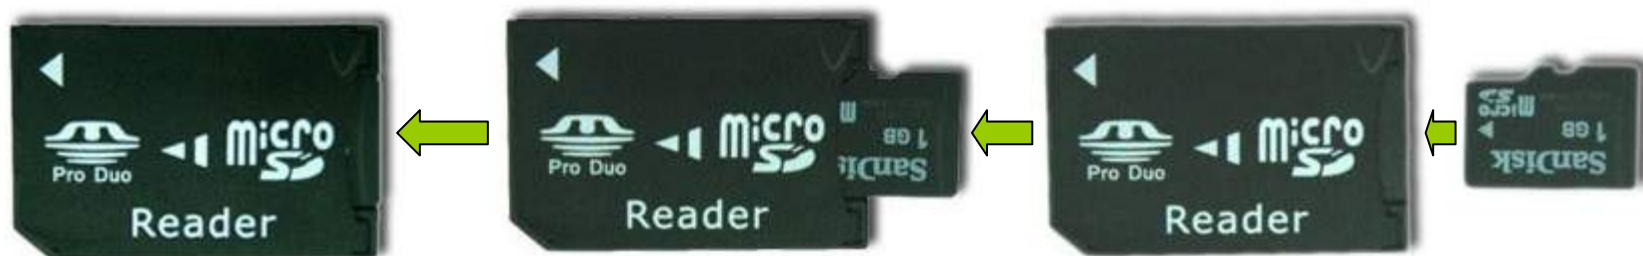

Micro SD to Pro DUO ADAPTER

Description

- * Supports the interface of microSDHC +MS PRO DUO (MS-PRO ver 1.4)
- * Compatible with all PC Card Services and Socket Services
- * Supports PSP, Sony Ericsson mobile, Sony DSC, Sony NB
 - No driver required for Windows 2000/XP;SME; Vista
- * Compact size: 31 x 20 x 1.6 mm
- * Do not include Micro SD flash
- * Can change the outer cover of different colors and different logo

說明：

- * 支援Micro SDHC+MS PRO DUO (MS-PRO ver 1.4)界面
- * 和所有PC卡槽和轉接卡槽相容
- * 支援PSP, Sony Ericsson 手機, Sony 數位相機, Sony 筆記型電腦
- * Windows 2000/XP, SME, Vista皆不需驅動程式
- * 外觀尺寸: 31 x 20 x 1.6 mm
- * 不包含Micro SD快閃記憶卡
- * 可以變換不同顏色的外殼和不同商標印製