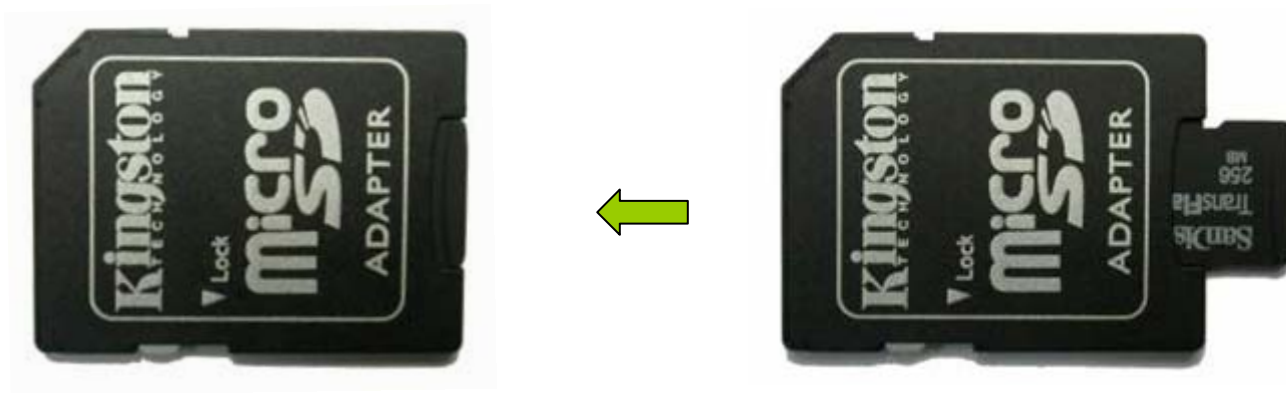

Micro SD to SD ADAPTER

Description

- * Supports the interface of Micro SD +SD
- * Compatible with all PC Card Services and Socket Services
- No driver required for Windows 2000/XP;SME; Vista
- * Compact size: 32 x 24 x 2.3 mm
- * Do not include Micro SD flash
- * Can change the outer cover of different colors and different logo

說明：

- * 支援Micro SD +SD界面
- * 和所有PC卡槽和轉接卡槽相容
- * Windows 2000/XP, SME, Vista皆不需驅動程式
- * 外觀尺寸: 32 x 24 x 2.3 mm
- * 不包含Micro SD快閃記憶卡
- * 可以變換不同顏色的外殼和不同商標印製