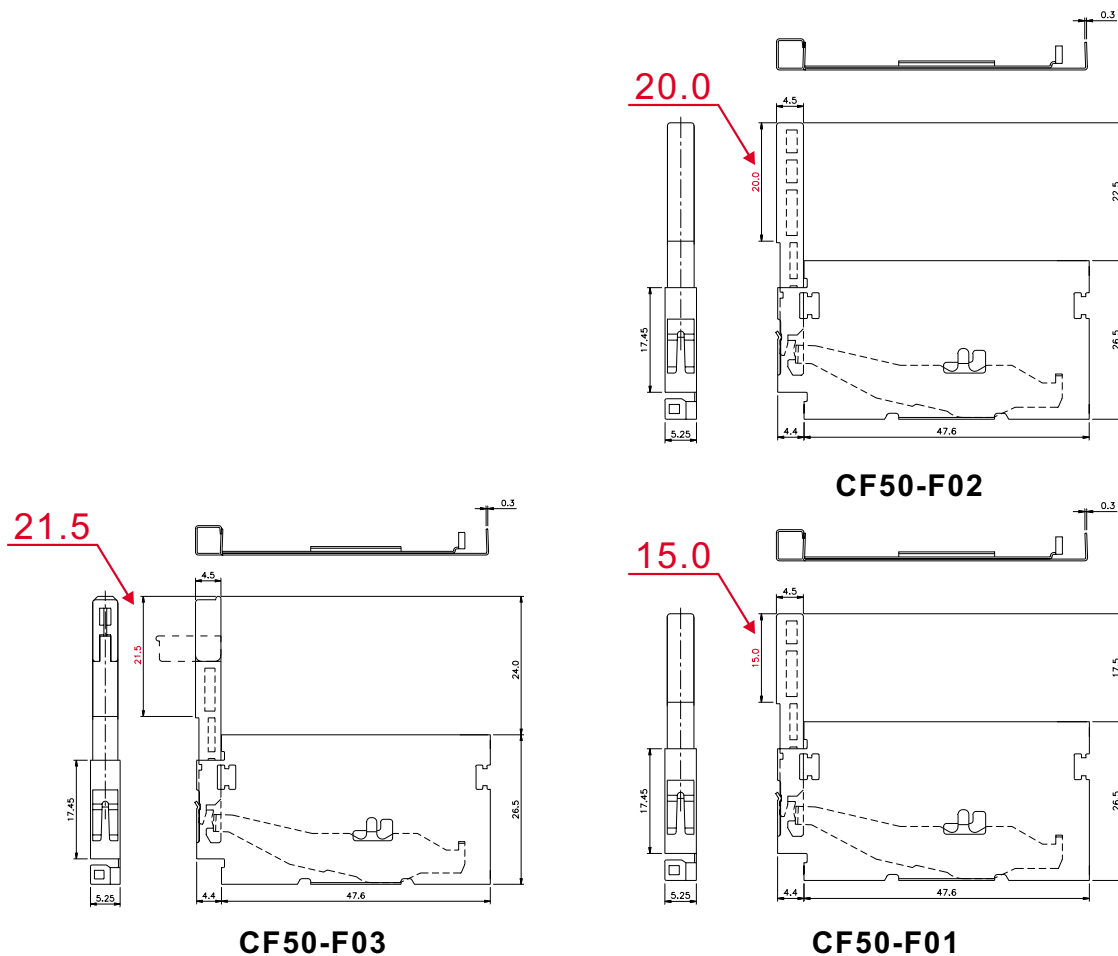

CF Card 50Pin Ejector .

Material:

Push Button : Glass Reinforced , PBT
UL94V-0

Cover : STAINLESS STEEL.

How To Order

Series No.				Contact Type	Type Number
C	F	5	0	F	0 1
Ejector Type				F : Ejector	01 ~ 99